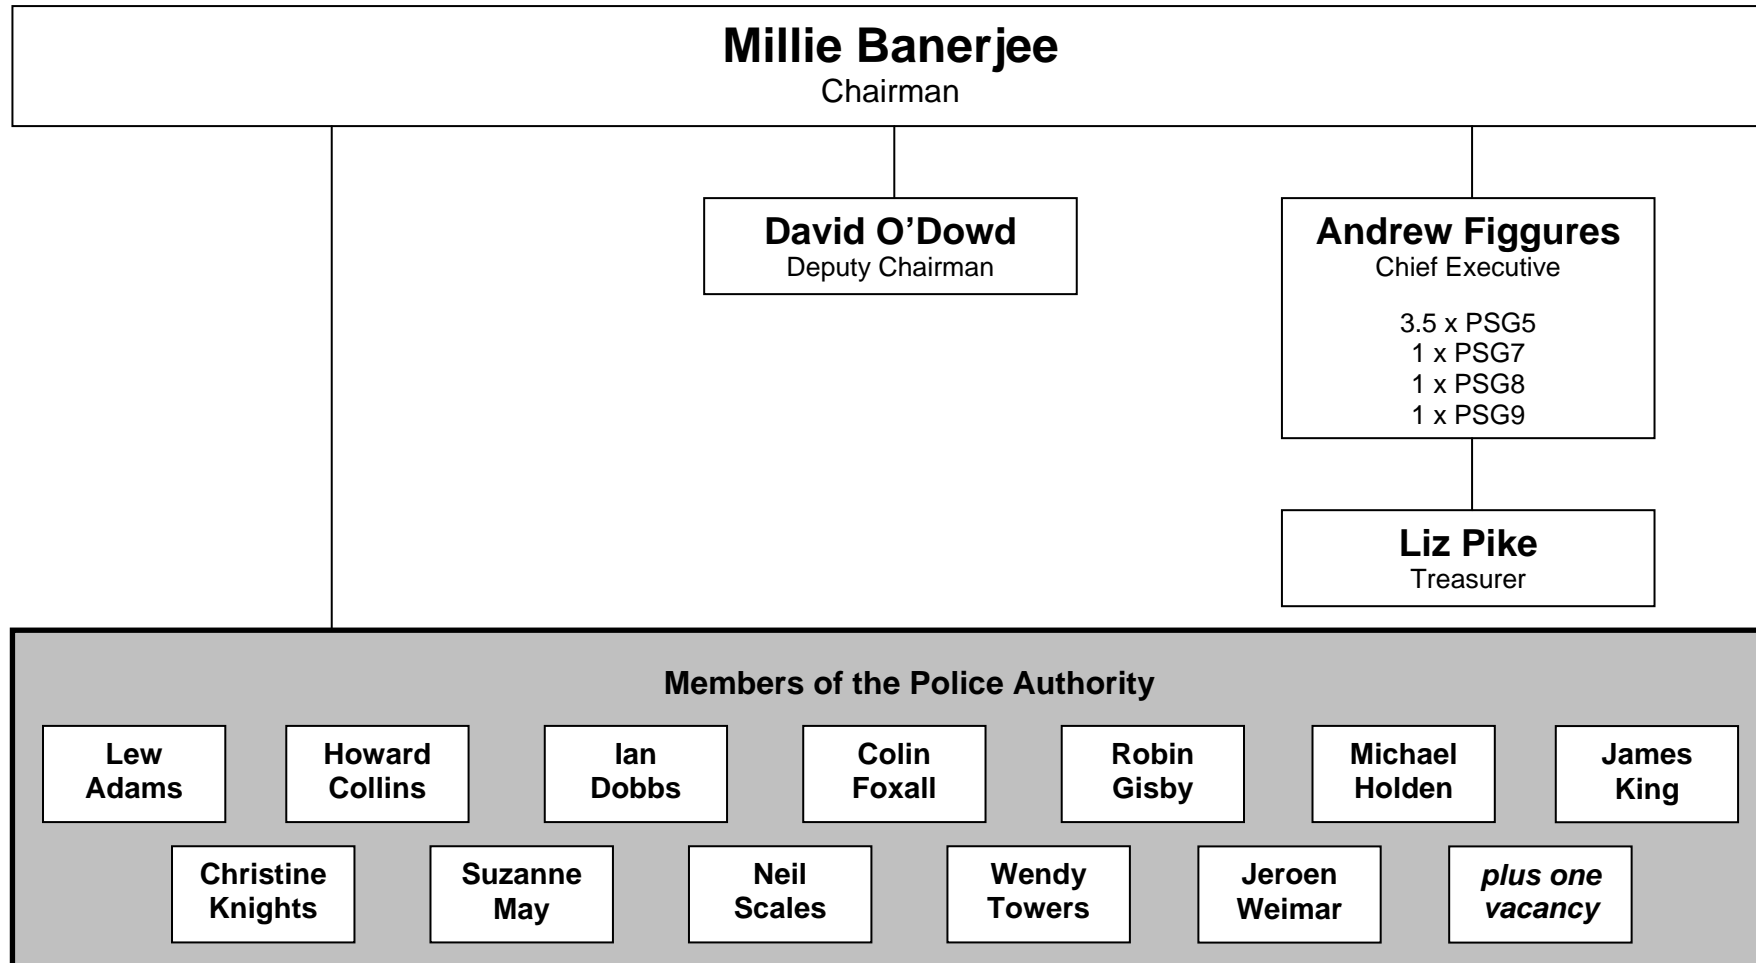

British Transport Police Authority

Pay grade
Salary
range

PSG5
£17,998 - £26,998

PSG7
£22,662 - £33,994

PSG8
£25,771 - £38,657

PSG9
£29,670 - £44,504

This structure represents the organisation as at 30 June 2010